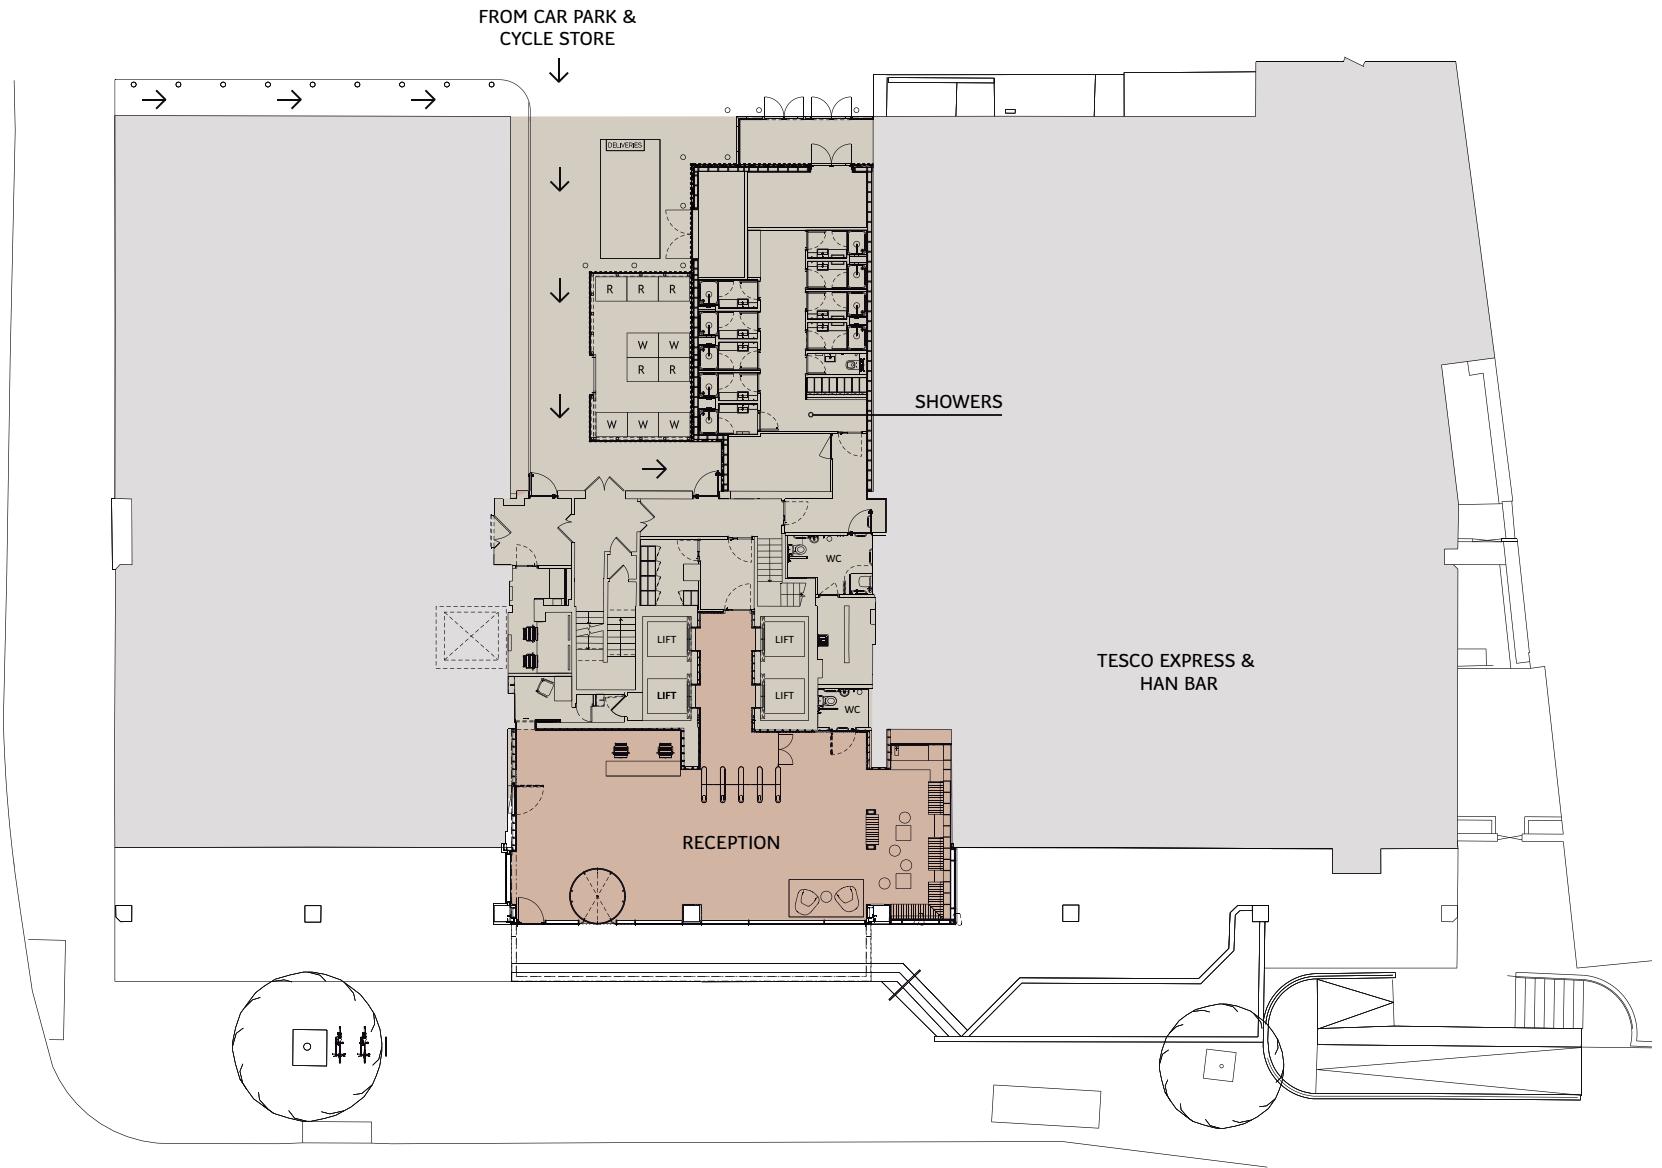

APEX TOWER
NEW MALDEN

GROUND FLOOR

APEX TOWER
NEW MALDEN

SUITES FROM: 1,028 SQ FT (95.5 SQ M)
FLOOR PLATES FROM: 6,849 SQ FT (636 SQ M)

TYPICAL FLOOR PLAN

LEVEL 7