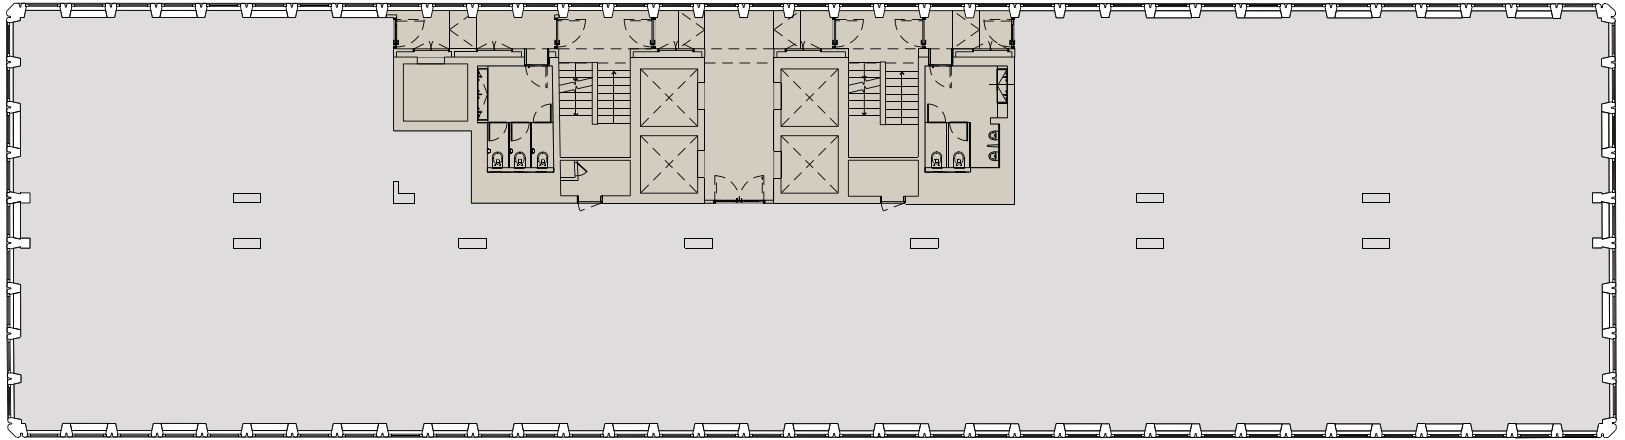

APEX TOWER
NEW MALDEN

GROUND FLOOR

APEX TOWER
NEW MALDEN

SUITES FROM: 1,028 SQ FT (95.5 SQ M)
FLOOR PLATES FROM: 6,849 SQ FT (636 SQ M)

TYPICAL FLOOR PLAN

LEVEL 7